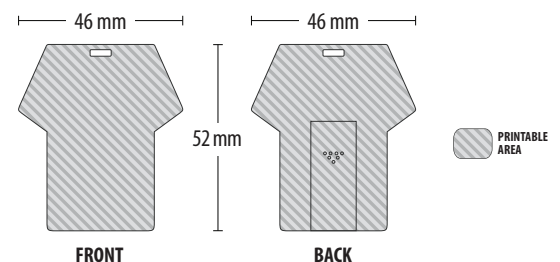

### FEATURES:

- **T-shirt shaped design**
- **Digital Full-Colour printing on both sides**
- **Full printable surface**
- **Retractable USB connector**

**USB Brasilia** is a USB flash drive in white plastic, characterized by its exclusive design in the shape of a T-shirt, a weight of only 5 grams and ultra-thin dimensions thanks to the **Chip On Board (COB)** technology. COB means that the silicon chip is placed directly to the substrate of the USB, providing a robust shockproof and greater resistance to water and dust.

**USB Brasilia** is fully customizable on both sides with digital full-colour printing, allowing the use of bright colors.

The chip opens via a sliding button. It is also equipped with a connection for accessories such as keyrings and lanyards.

### TECHNICAL DATA:

<b>Capacity</b>	CLOUD - 2GB - 4GB - 8GB - 16GB - 32GB
<b>Size</b>	46 x 52 x 2.9 mm
<b>Weight</b>	5 grams
<b>Housing</b>	White plastic
<b>Certification</b>	CE, FCC, RoHS, USB Hi-Speed
<b>Printable Area</b>	46 x 52 mm (front/back)
<b>Printing Technology</b>	Digital Full Colour (CMYK)
<b>Data Preloading</b>	Up to 500 Mb see pricelist, above please call

### PRINTING AREA:

**Graphic file size for printing (front/back): 52 x 58 mm** (3 mm bleed on each side)

**Accepted graphic file formats: AI, EPS, PSD, PDF, TIFF**

- Minimum resolution: **300 dpi**
- Color Model: **four-color process CMYK**
- Minimum text size: **1,5 mm**
- Export the highest quality **with no compression**
- Always convert **text into outline**